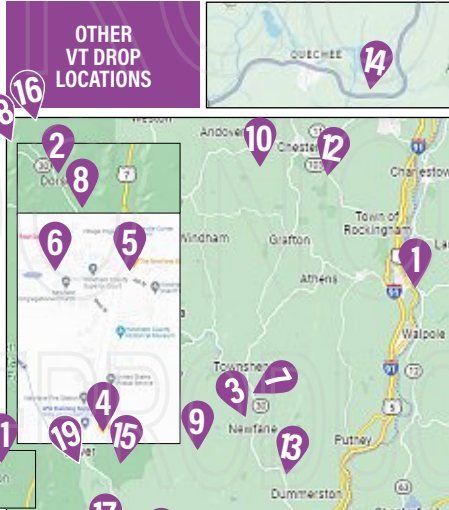

OTHER VT DROP LOCATIONS