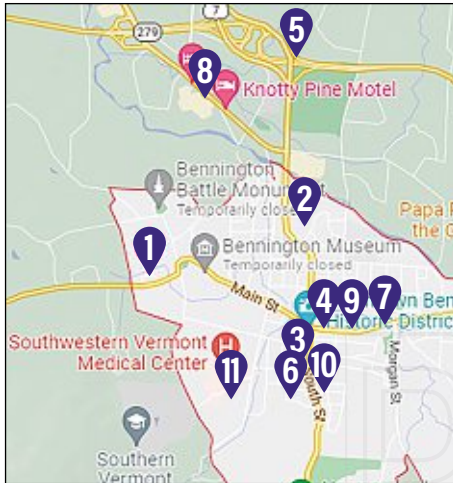

VERMONT COUNTRY MAGAZINE

Pick up a courtesy copy at one of our Distributer Partner locations

BENNINGTON, VT DROP LOCATIONS