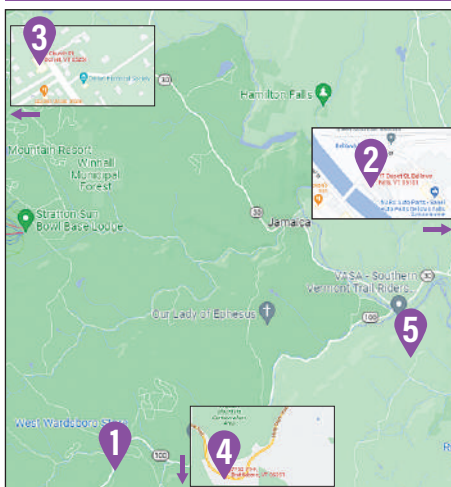

MANCHESTER, VT DROP LOCATIONS

1. Equinox Golf Resort & Spa

3567 Main St., Manchester, VT 05254
(802) 362-4700

2. Kimpton Taconic Hotel

3835 Main St., Manchester, VT 05254
(802) 362-0147

3. Manchester Business Assoc

5. The Shoe Tree

135 Main St., Brattleboro, VT 05301
(802) 254-8515

6. Vermont Country Deli

436 Western Ave., Brattleboro, VT 05301
(802) 257-9254

7. Vermont Market Place

580 Canal St., Brattleboro VT 05301
(802) 254-5861

BRATTLEBORO, VT DROP LOCATIONS

MISC VT DROP LOCATIONS

PITTSFIELD, MA & TROY, NY DROP LOCATIONS

MISC VT DROP LOCATIONS

1. Deerfield Valley RE

183 Vermont Rte 100, West Dover, VT 05356
(802) 464-3055

2. Greater Falls Regional Chamber of Commerce

551 VT-30, Newfane, VT 05345
(802) 365-4333

PITTSFIELD, MA & TROY, NY DROP LOCATIONS

1. Berkshire Roots

501 Dalton Ave., Pittsfield, MA 01201
(413) 553-9333

2. Papa Brillons

2113 NY-7 Unit 1, Troy, NY 12180
(518) 663-0034